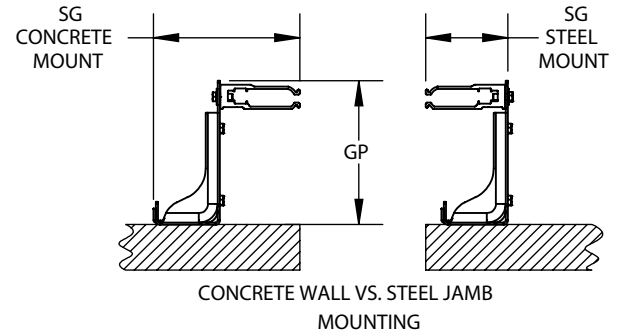

DOOR DIMENSIONS		
OW	OPENING WIDTH	
OH	OPENING HEIGHT	
SL	SIDEROOM LEFT	9.5"
SR	SIDEROOM RIGHT	9.5"
SO	SIDEROOM OPERATOR	13"
SG	SIDEROOM GUIDE (CONCRETE/STEEL)	9.25 / 5.25"
H	HEADROOM (O.H > 17' 0" / O.H. <= 17' 0")	37 / 32.5"
HO	HEADROOM OPERATOR (O.H > 17' 0" / O.H. <= 17' 0")	34 / 29.5"
P	PROJECTION HEADER (O.H > 17' 0" / O.H. <= 17' 0")	34.5"
PO	PROJECTION OPERATOR	39.125"
GP	GUIDE PROJECTION
PP	PROJECTION PHOTOCELL (OPTIONAL)	16.5"
W1xH1xD1	CONTROL PANEL	20"Wx24"Hx8"D
W2xH2xD2	TRANSFORMER	n/a
OPTIONAL HOOD DIMENSIONS		
SLH	SIDEROOM LEFT HOOD	18"
SRH	SIDEROOM RIGHT HOOD	12"
HH	HEADROOM HOOD (O.H > 17' 0" / O.H. <= 17' 0")	39.5 / 34.5"
PH	PROJECTION HOOD	42.5"

Interior Mount On External Wall
LEFT HAND DOOR SHOWN

HÖRMANN

TNR DOORS INC.

DRAWING NUMBER: D-600-0158 - REL

HD SERIES

DOOR MODEL: HDSD_3050 Chain Drive High-Speed Sprung Door

END USER:

DEALER:

DOOR SIZE:

DW REFERENCE #: