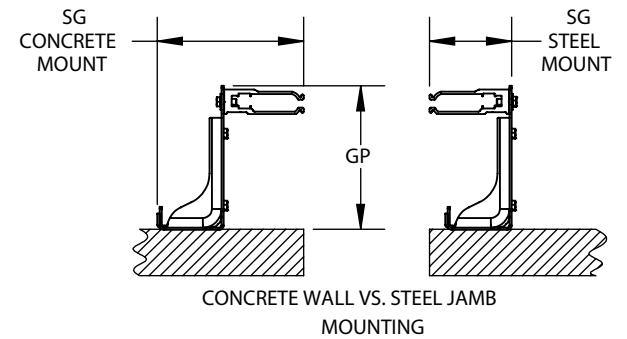

DOOR DIMENSIONS		
OW	OPENING WIDTH	
OH	OPENING HEIGHT	
SL	SIDEROOM LEFT	9.5"
SR	SIDEROOM RIGHT	9.5"
SO	SIDEROOM OPERATOR	9.5"
SG	SIDEROOM GUIDE (CONCRETE/STEEL)	9.25 / 5.25"
H	HEADROOM	32.5"
HO	HEADROOM OPERATOR	32.5"
P	PROJECTION HEADER	34.5"
PO	PROJECTION OPERATOR	32.5 / 31.25"
GP	GUIDE PROJECTION	8.76"
OPTIONAL HOOD DIMENSIONS		
SLH	SIDEROOM LEFT HOOD	14"
SRH	SIDEROOM RIGHT HOOD	12"
HH	HEADROOM HOOD	39.75"
PH	PROJECTION HOOD	46.5"

Interior Mount On External Wall  
LEFT HAND DOOR SHOWN

<b>HÖRMANN</b>	<b>TNR DOORS INC.</b>
DRAWING NUMBER: D-600-0160 - REL	HD SERIES
DOOR MODEL: HDM_1500	Manual Drive Door
END USER:	
DEALER:	
DOOR SIZE:	
DW REFERENCE #:	