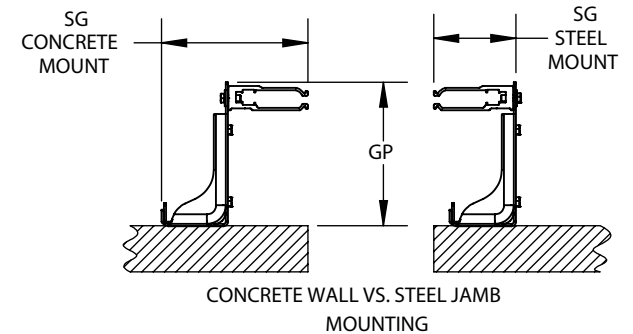

CONTROL PANEL
W1xH1xD1

TRANSFORMER
W2xH2xD2

DOOR DIMENSIONS		
OW	OPENING WIDTH	
OH	OPENING HEIGHT	
SL	SIDEROOM LEFT	6.25"
SR	SIDEROOM RIGHT	6.25"
SO	SIDEROOM OPERATOR	13.375"
SG	SIDEROOM GUIDE (CONCRETE/STEEL)	9.25 / 5.25"
H	HEADROOM	25.5"
HO	HEADROOM OPERATOR	24"
P	PROJECTION HEADER	21"
PO	PROJECTION OPERATOR	22.5"
GP	GUIDE PROJECTION	9"
PP	PROJECTION PHOTOCELL (OPTIONAL)	18"
W1xH1xD1	CONTROL PANEL	12"Wx16"Hx8"D
W2xH2xD2	TRANSFORMER	13"Wx12"Hx6"D
OPTIONAL HOOD DIMENSIONS		
SLH	SIDEROOM LEFT HOOD	18"
SRH	SIDEROOM RIGHT HOOD	6.25"
HH	HEADROOM HOOD	25.5"
PH	PROJECTION HOOD	24"

Interior Mount On External Wall
LEFT HAND DOOR SHOWN

HÖRMANN		TNR DOORS INC.
DRAWING NUMBER: D-600-0161 - REL		HD SERIES
DOOR MODEL:	HDHD_2565 Direct Drive Hybrid Door	
END USER:		
DEALER:		
DOOR SIZE:		
DW REFERENCE #:		