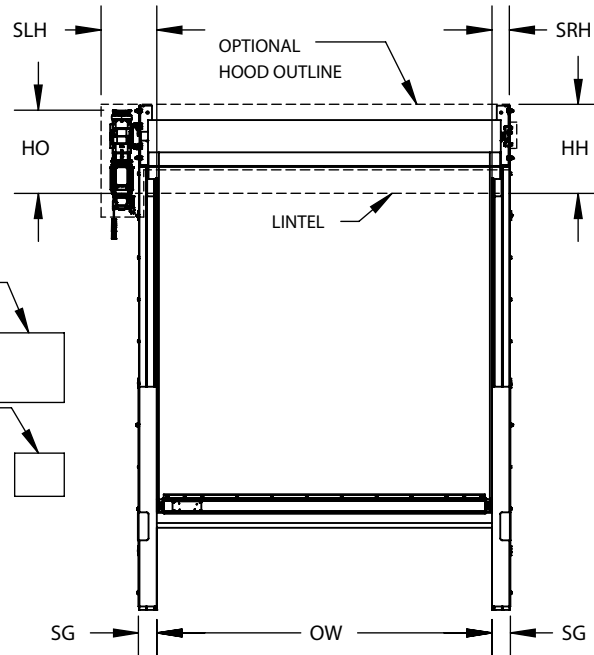

CONTROL PANEL
W1xH1xD1

TRANSFORMER
W2xH2xD2

DOOR DIMENSIONS		
OW	OPENING WIDTH	
OH	OPENING HEIGHT	
SL	SIDEROOM LEFT	6.25"
SR	SIDEROOM RIGHT	6.25"
SO	SIDEROOM OPERATOR	13.375"
SG	SIDEROOM GUIDE (CONCRETE/STEEL)	9.25 / 5.25"
H	HEADROOM	25.5"
HO	HEADROOM OPERATOR	24"
P	PROJECTION HEADER	21"
PO	PROJECTION OPERATOR	22.5"
GP	GUIDE PROJECTION	9"
PP	PROJECTION PHOTOCELL (OPTIONAL)	18"
W1xH1xD1	CONTROL PANEL	12"Wx16"Hx8"D
W2xH2xD2	TRANSFORMER	13"Wx12"Hx6"D
OPTIONAL HOOD DIMENSIONS		
SLH	SIDEROOM LEFT HOOD	18"
SRH	SIDEROOM RIGHT HOOD	6.25"
HH	HEADROOM HOOD	25.5"
PH	PROJECTION HOOD	24"

Interior Mount On External Wall
LEFT HAND DOOR SHOWN

HÖRMANN		TNR DOORS INC.
DRAWING NUMBER: D-600-0161 - REL		HD SERIES
DOOR MODEL:	HDHD_2565 Direct Drive Hybrid Door	
END USER:		
DEALER:		
DOOR SIZE:		
DW REFERENCE #:		