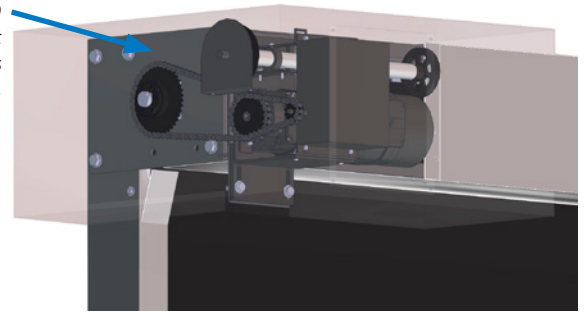

1/4" Black SBR rubber with polyester core weave. Flexible and resistant to abusive environments and impacts in temperatures from -40°F to +180°F

Compact, High Efficiency Helical Gear Head (HG) Operator provides fast & reliable springless operation.

PARK-KING™ Door Features	model HDP low headroom	model HDLH extra low headroom
<b>Door Size</b> — Maximum width x height – feet	25 x 10	25 x 10
<b>Headroom Clearance</b> — Minimum - inches	18	13
<b>Opening Speed</b> — inches per second (up to)	30	30
<b>Springless Design</b> — With optional inertia brake	●	●
<b>Curtain Type</b> — 1/4" Black SBR rubber with polyester core weave	●	●
<b>Static Windload</b> — 20 pounds per square foot	●	●
<b>Traveling Windbar</b> — for windy applications (optional)	●	n/a - optional weight for 15 lb/ft bottom bar
<b>Reversing Edge</b> — Pressure sensitive, wireless	Air-wave edge	2-wire electric edge
<b>Control Panel</b> — PLC and Inverter Drive soft start, soft stop	●	●
<b>Activation</b> — Remote controls, pull cords, loop & motion detectors and more	●	●
<b>Frame</b> — self-supporting Steel Mounting Angle	●	●
<b>Photoeyes</b> — Through Beam standard	●	●
<b>Egress</b> — Emergency Chain Hoist	●	●
<b>Other Options</b> — curtain colors, windows, hoods, access controls, speciality functions, sequencing, traffic lights and more	●	●