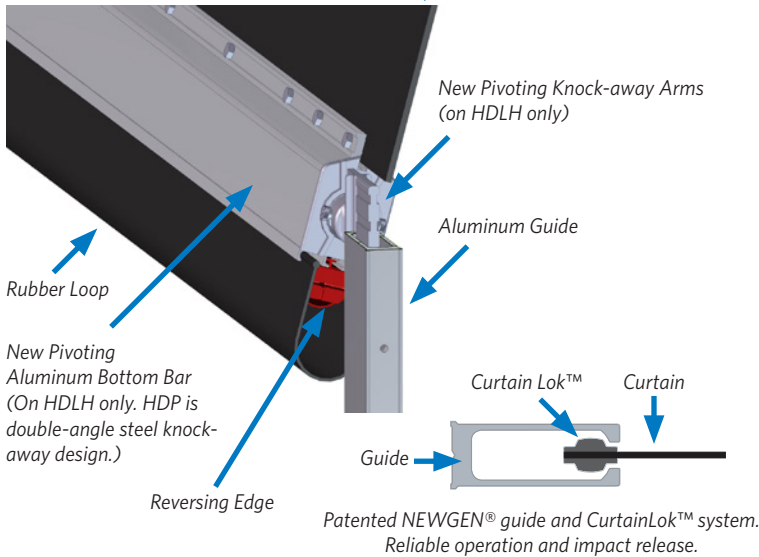

# LOW HEADROOM PARKING DOOR SYSTEMS

**Applications:** Condos, office towers, hotels, underground parking, airports

**PARK-KING™ doors combine rugged durability with a high performance drive system and sophisticated controls for superior low & extra low headroom parking garage door solutions.**

Outstanding reliability, minimal downtime and fast operation are essential requirements of parking garage door applications. Property and Maintenance Managers recognize the value of our PARK-KING doors proven durability and reliability combined with high speed performance and low maintenance.

1/4" Black SBR rubber with polyester core weave. Flexible and resistant to abusive environments and impacts in temperatures from -40°F to +180°F

Compact, High Efficiency Helical Gear Head (HG) Operator provides fast & reliable springless operation.