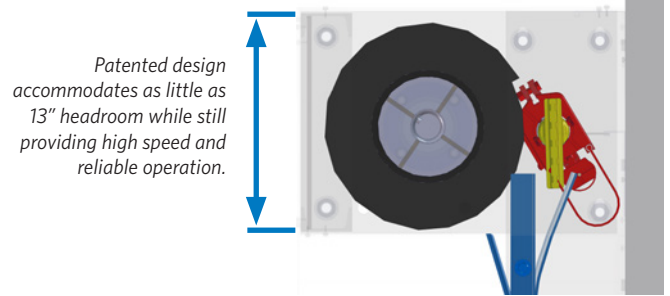

PARK-KING™ Door Features	model HDP low headroom	model HDLH extra low headroom
<b>Door Size</b> — Maximum width x height – feet	25 x 10	25 x 10
<b>Headroom Clearance</b> — Minimum - inches	18	13
<b>Opening Speed</b> — inches per second (up to)	30	30
<b>Springless Design</b> — With optional inertia brake	●	●
<b>Curtain Type</b> — 1/4" Black SBR rubber with polyester core weave	●	●
<b>Static Windload</b> — 20 pounds per square foot	●	●
<b>Traveling Windbar</b> — for windy applications (optional)	●	n/a - optional weight for 15 lb/ft bottom bar
<b>Reversing Edge</b> — Pressure sensitive, wireless	Air-wave edge	2-wire electric edge
<b>Control Panel</b> — PLC and Inverter Drive soft start, soft stop	●	●
<b>Activation</b> — Remote controls, pull cords, loop & motion detectors and more	●	●
<b>Frame</b> — self-supporting Steel Mounting Angle	●	●
<b>Photoeyes</b> — Through Beam standard	●	●
<b>Egress</b> — Emergency Chain Hoist	●	●
<b>Other Options</b> — curtain colors, windows, hoods, access controls, speciality functions, sequencing, traffic lights and more	●	●